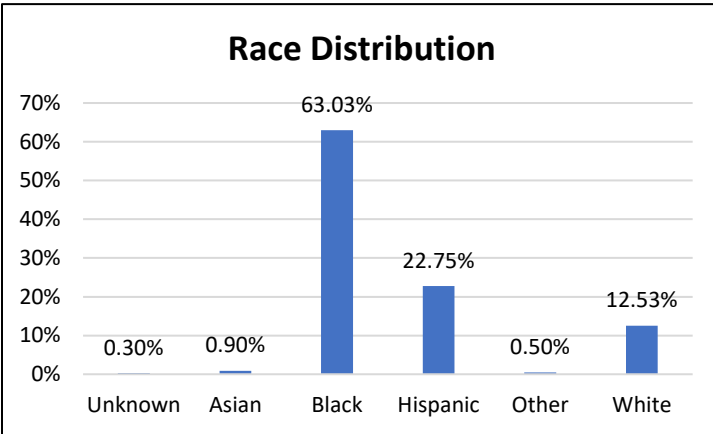

Pretrial Services Weekly Report

Electronic Monitoring Population Demographics 3/29/2024

Curfew Only population:	902
Bischof Law Only population:	686
Cases with Curfew and Bischof Law Supervision*	96

Curfew

Bischof Law

* 96 individuals are supervised under Curfew and Bischof Law. These individuals are reflected in both the Curfew and Bischof Law graphs