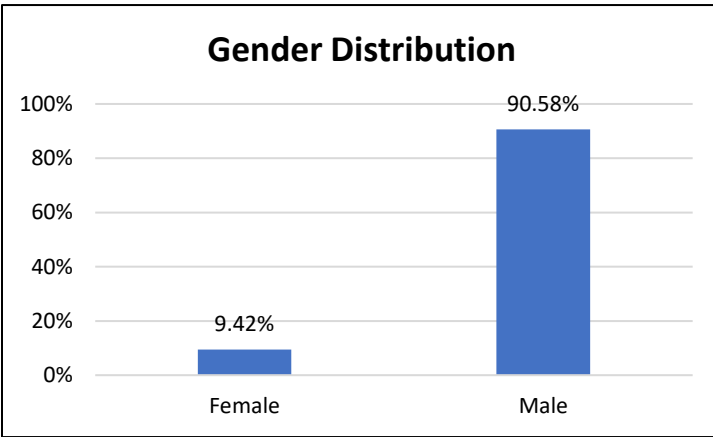

Pretrial Services Weekly Report

Electronic Monitoring Population Demographics 3/29/2024

Curfew Only population:	902
Bischof Law Only population:	686
Cases with Curfew and Bischof Law Supervision*	96

Curfew

Bischof Law

* 96 individuals are supervised under Curfew and Bischof Law. These individuals are reflected in both the Curfew and Bischof Law graphs