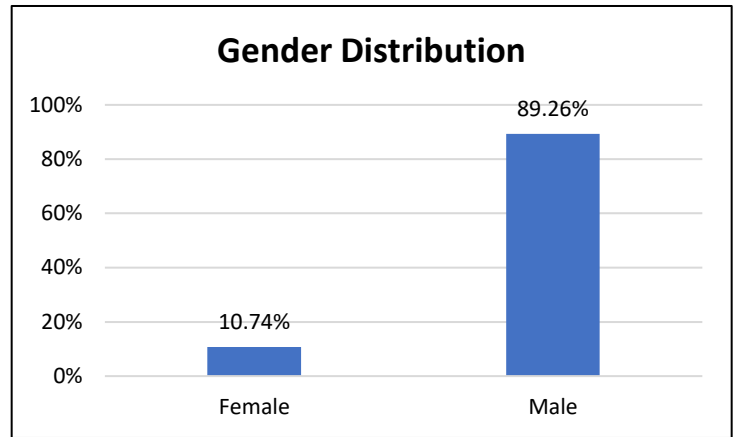

Pretrial Services Weekly Report

Electronic Monitoring Population Demographics 3/29/2024

Curfew Only population:	902
Bischof Law Only population:	686
Cases with Curfew and Bischof Law Supervision*	96

Curfew

Bischof Law

* 96 individuals are supervised under Curfew and Bischof Law. These individuals are reflected in both the Curfew and Bischof Law graphs