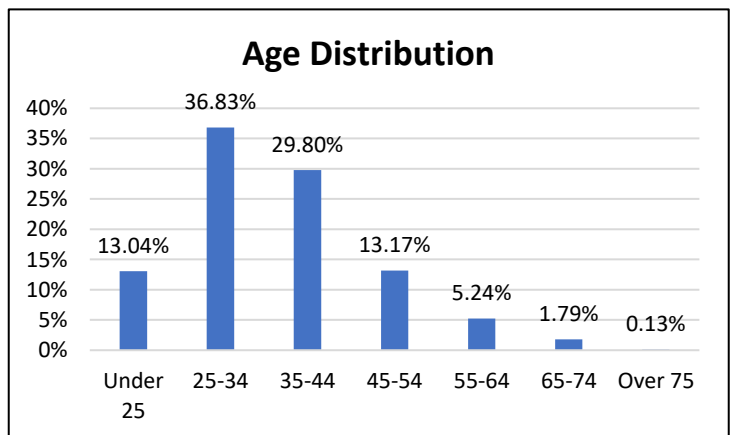

Pretrial Services Weekly Report

Electronic Monitoring Population Demographics 3/29/2024

Curfew Only population:	902
Bischof Law Only population:	686
Cases with Curfew and Bischof Law Supervision*	96

Curfew

Bischof Law

* 96 individuals are supervised under Curfew and Bischof Law. These individuals are reflected in both the Curfew and Bischof Law graphs