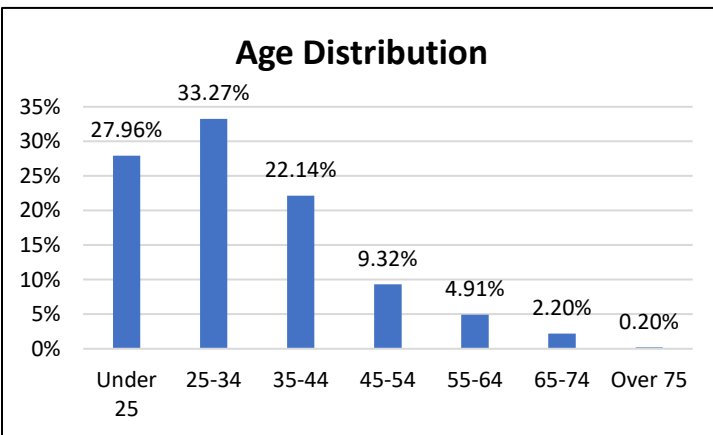

Pretrial Services Weekly Report

Electronic Monitoring Population Demographics 3/29/2024

Curfew Only population:	902
Bischof Law Only population:	686
Cases with Curfew and Bischof Law Supervision*	96

Curfew

Bischof Law

* 96 individuals are supervised under Curfew and Bischof Law. These individuals are reflected in both the Curfew and Bischof Law graphs