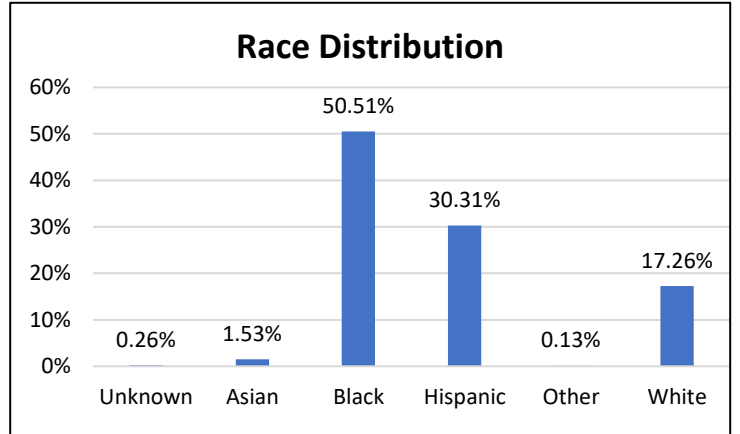

Pretrial Services Weekly Report

Electronic Monitoring Population Demographics 3/29/2024

Curfew Only population:	902
Bischof Law Only population:	686
Cases with Curfew and Bischof Law Supervision*	96

Curfew

Bischof Law

* 96 individuals are supervised under Curfew and Bischof Law. These individuals are reflected in both the Curfew and Bischof Law graphs